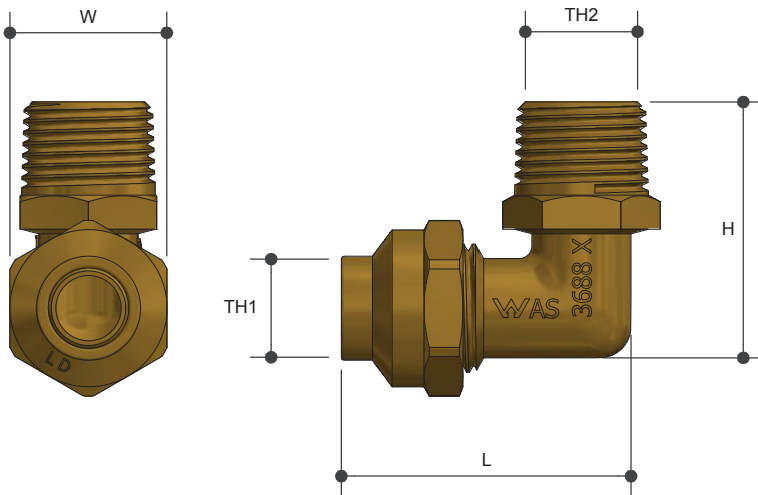

FLARED COMPRESSION

Elbow M I X C

Product Specifications

Specifications

Maximum working temperature 1°C to 95°C

Maximum pressure rating 1600kPa

Features

Watermark approved

Brass and chrome finish

Tested and certified to AS 3688

Sizing Chart (MM)

	L	H	W	TH1	TH2
AW193	47	41	25	15C	R 1/2"
AW193NB	47	41	25	15C	R 1/2"
AW194*	47	41	25	15C	R 1/2"
AW199	56	51	32	20C	R 3/4"
AW203	76	58	38	25C	R 1"
AW204	86	55	47	32C	R 1 1/4"
AW205	92	36	55	40C	R 1 1/2"
AW206	107	72	66	50C	R 2"

* Chrome Plated

Material Chart

Part	Material
Elbow	DR Brass
Compression Nut	DR Brass

For more information on Metforge, contact:
Austworld 15 Activity Crescent, Molendinar, Queensland 4214 Australia
P. 1300 780 430 F. 1300 780 441 E. info@austworld.com.au

Austworld Pty Ltd. All rights reserved 2018. Austworld and Metforge are registered trade mark belonging to Austworld Pty Ltd.