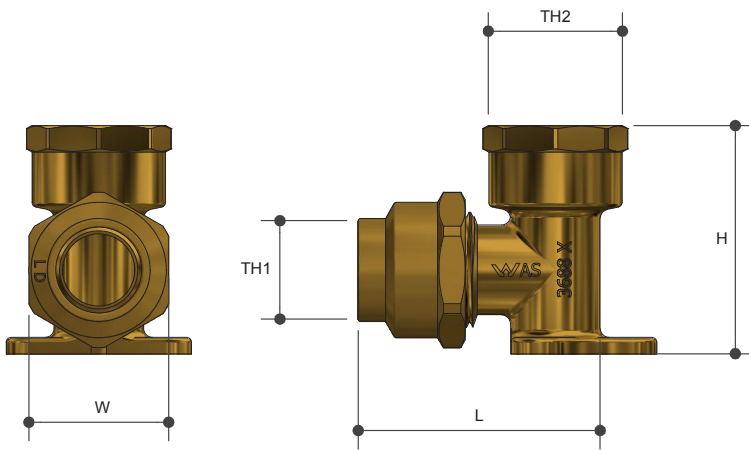

# FLARED COMPRESSION

Elbow FI X C Lugged Reducing

Product Specifications

## Sizing Chart (MM)

	L	H	W	TH1	TH2
AW307	51	53	32	20C	Rp 1/2"