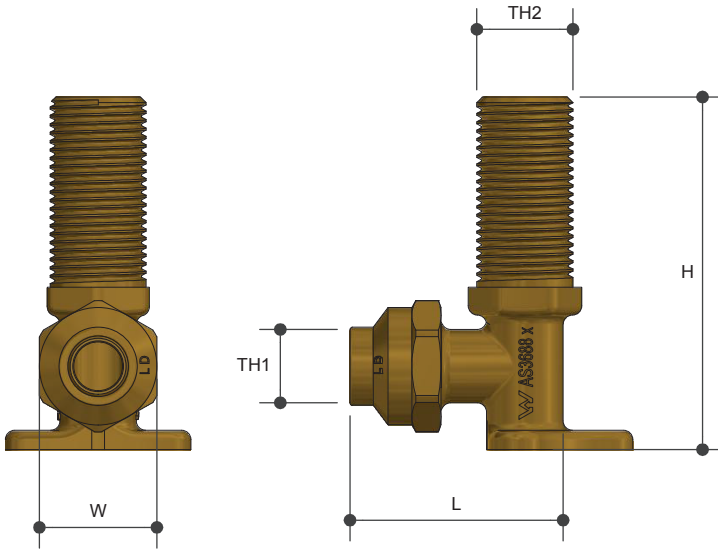

# FLARED COMPRESSION

Elbow MI X C Extended Lugged

Product Specifications

Metforge®  
b r a s s w a r e

## Sizing Chart (MM)

	L	H	W	TH1	TH2
AW311	46	76	25	15C	G 1/2"
AW311E	46	100	25	15C	G 1/2"
AW312*	46	76	25	15C	G 1/2"
AW313	53	81	32	20C	G 1/2"

\* Chrome Plated